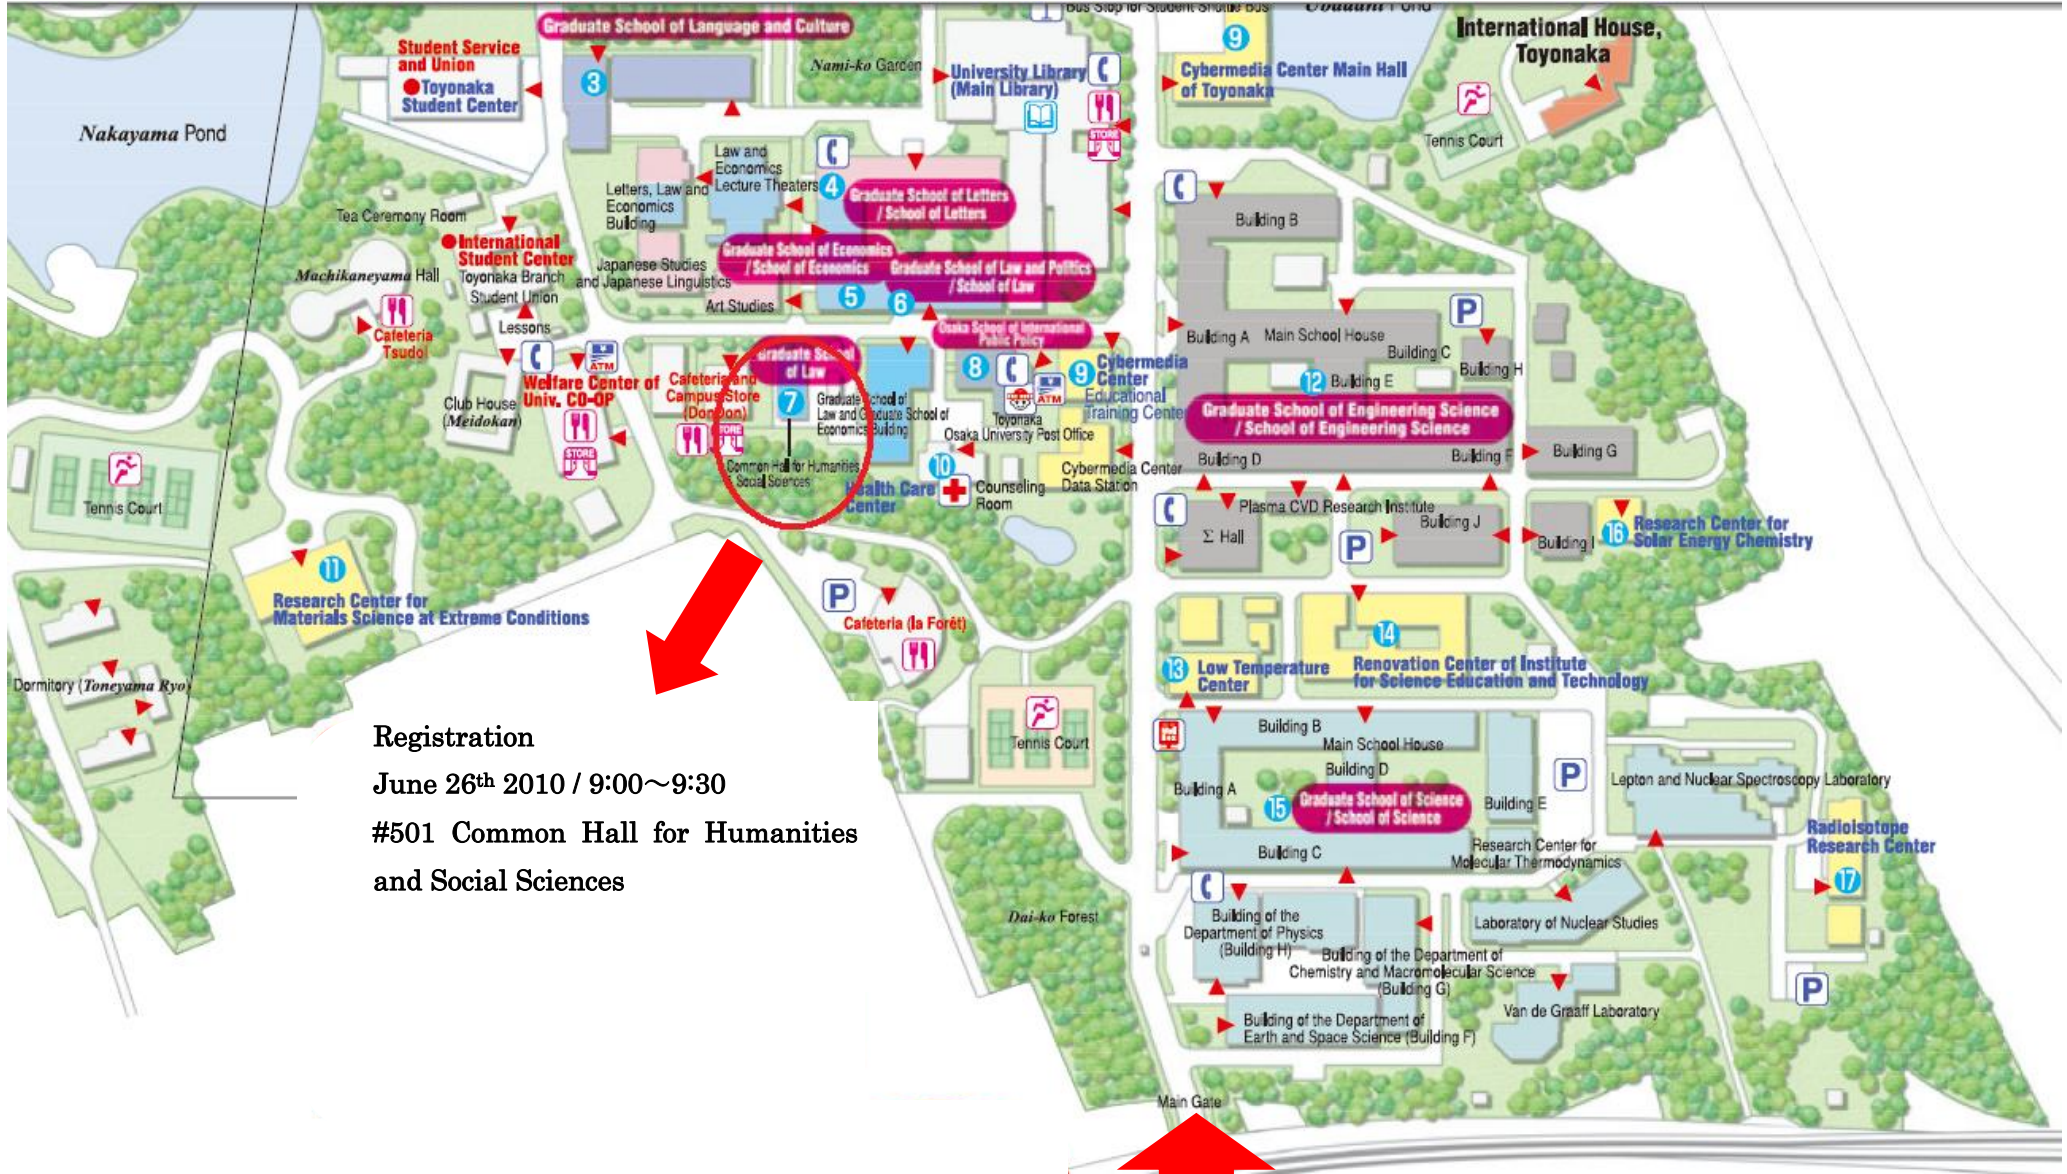

Osaka University (Toyonaka Campus) Map

Registration
June 26th 2010 / 9:00~9:30
#501 Common Hall for Humanities and Social Sciences

Osaka University Main Entrance